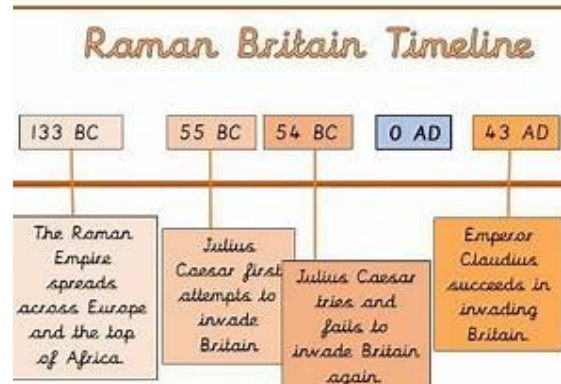

Key Vocabulary	
Timeline	A way of displaying events in the order they happened.
Chronology	The time order in which things happen.
Celts	People living in Britain in tribes.
Tribe	A group of people who share the same culture and values.
Conquest	Taking control of a place by force, often with an army.
Emperor	The ruler of an empire.
Empire	A group of countries controlled by one ruler (emperor or empress) or government.
Roman Empire	The name used for the land that was controlled by the Romans, including large parts of Europe plus parts of North Africa and West Asia.
Rome	The first Romans lived in Italy nearly 3000 years ago. They founded the city of Rome in 753 BC.
Legion	A large section of the Roman army, made up of around 5000 soldiers.
Rebellion	An uprising or revolt by people who want to challenge what they believe is unfair treatment by rulers.

The Romans began invading Britain in 55BC but didn't succeed until 43 AD.

Around 2,500 years ago the city of Rome was at the centre of a huge empire that stretched from Scotland to Syria.

The Roman Empire lasted from 700BC to AD476.

The Roman Empire was based upon enslaved people and citizens.

The Roman army was the most powerful in the world.

1 I	11 XI	50 L
2 II	12 XII	100 C
3 III	13 XIII	500 D
4 IV	14 XIV	1000 M
5 V	15 XV	
6 VI	16 XVI	
7 VII	17 XVII	
8 VIII	18 XVIII	
9 IX	19 XIX	
10 X	20 XX	